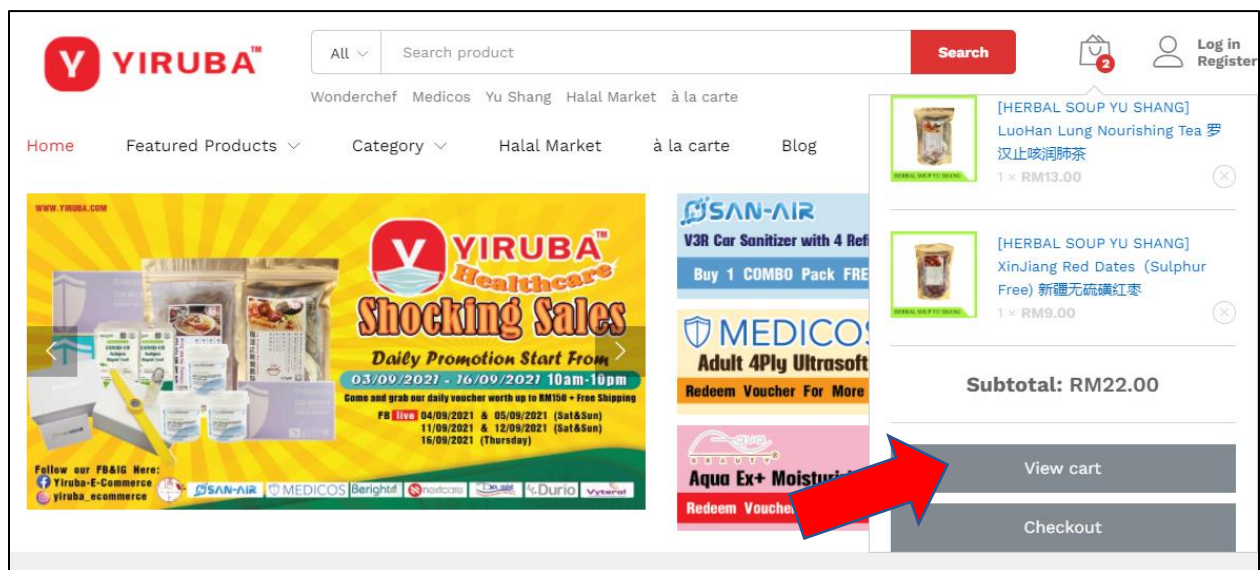

How to Apply Promo Code?

1) Remember or copy the coupon code.

2) Proceed to **View cart**.

3) Enter Your Code and Apply coupon.

The screenshot shows the Yiruba website interface. At the top left is the Yiruba logo, a red circle with a white 'Y' and the word 'YIRUBA™' in red. To the right is a search bar with a dropdown menu set to 'All' and the text 'Search product'. Below the search bar are navigation links for 'Wonderchef', 'Medicos', and 'Yu Sh'. A product listing for '[HERBAL SOUP YU SHANG] XinJiang Red (Free) 新疆无硫磺红枣' is shown with a small image of the product. Below the product listing is a red button with a left arrow and the text 'Back To Shop'. Further down is a 'Coupon Discount' section with a dropdown arrow. A text input field contains the code 'Yiruba502', with a red arrow pointing to it. Below the input field is an 'Apply coupon' button, also with a red arrow pointing to it. To the right of the coupon section is a 'Calcula' section with a dropdown arrow and a list of location options: 'Malaysia', 'Kuala Lu', and 'Town / C'.

Apply coupon

Malaysia

Kuala Lu

Town / C

You have applied successfully.

The screenshot shows the YIRUBA shopping cart interface. At the top, there is a navigation bar with the YIRUBA logo, a search bar, and links for 'Log in' and 'Register'. Below the navigation bar, a green banner displays a success message: 'Coupon code applied successfully.' with a green checkmark icon. A red arrow points to this message. The main content area is a table with the following columns: PRODUCT, PRICE, QUANTITY, and TOTAL. Two items are listed in the cart: